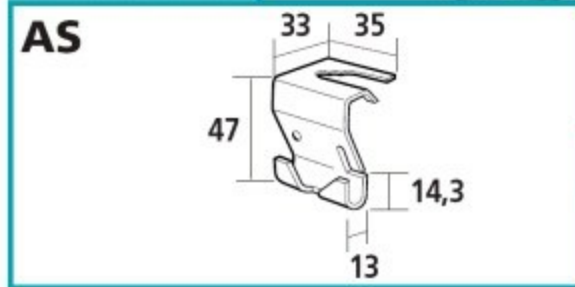

AS

CF30 - CF54 - CF80 - CF105

100 → 600mm

AS	l	KG	F	GS	DC	304L	316L
	mm	Kg/100	daN				
AS		5	100	586 020	586 023	-	586 024