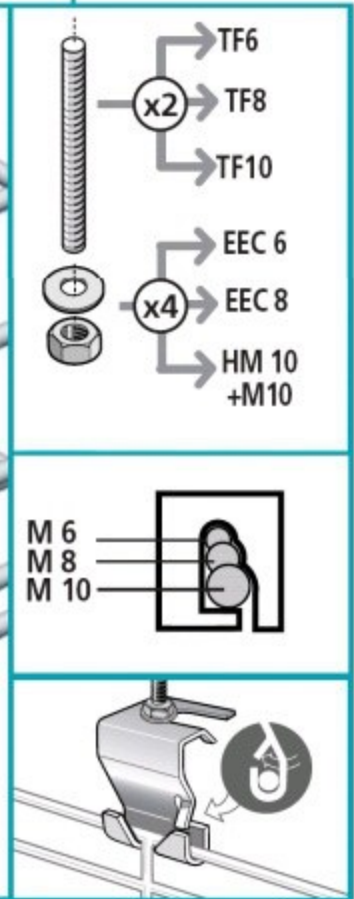

AS

CF30 - CF54 - CF80 - CF105

100 → 600mm

AS	l	KG	F	GS	DC	304L	316L
	mm	Kg/100	daN				
AS		5	100	586 020	586 023	-	586 024